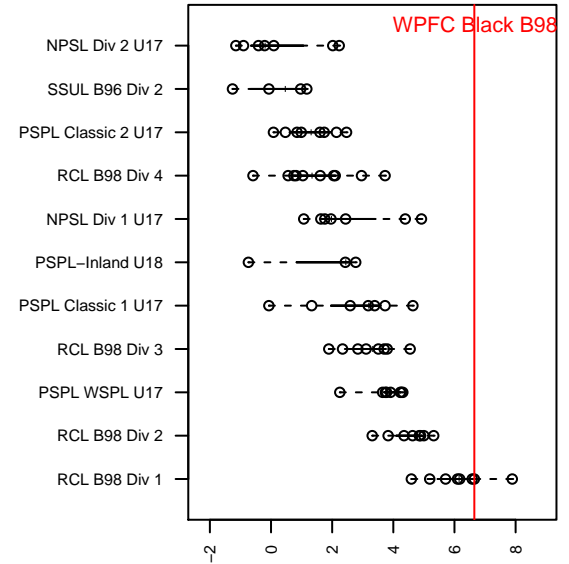

**attack and defense rating
relative to others at age
and all opponents in last 13 months**