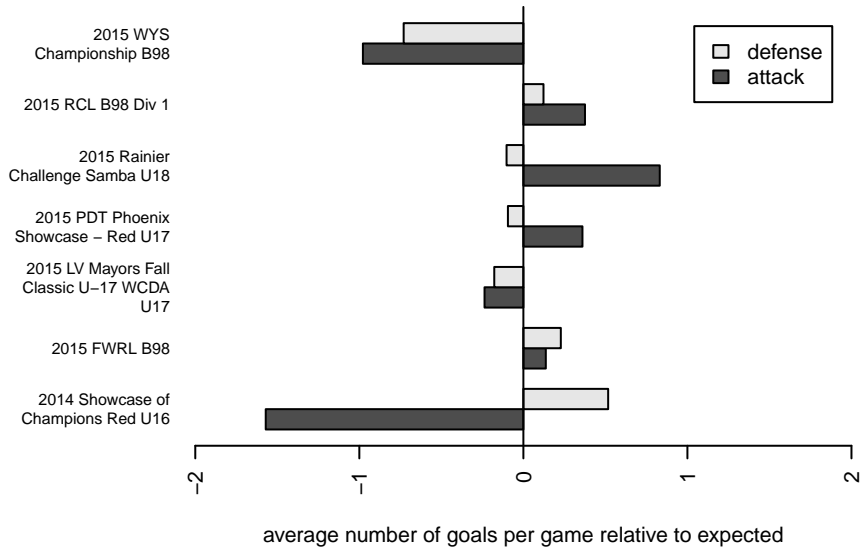

Performance relative to 13 month average