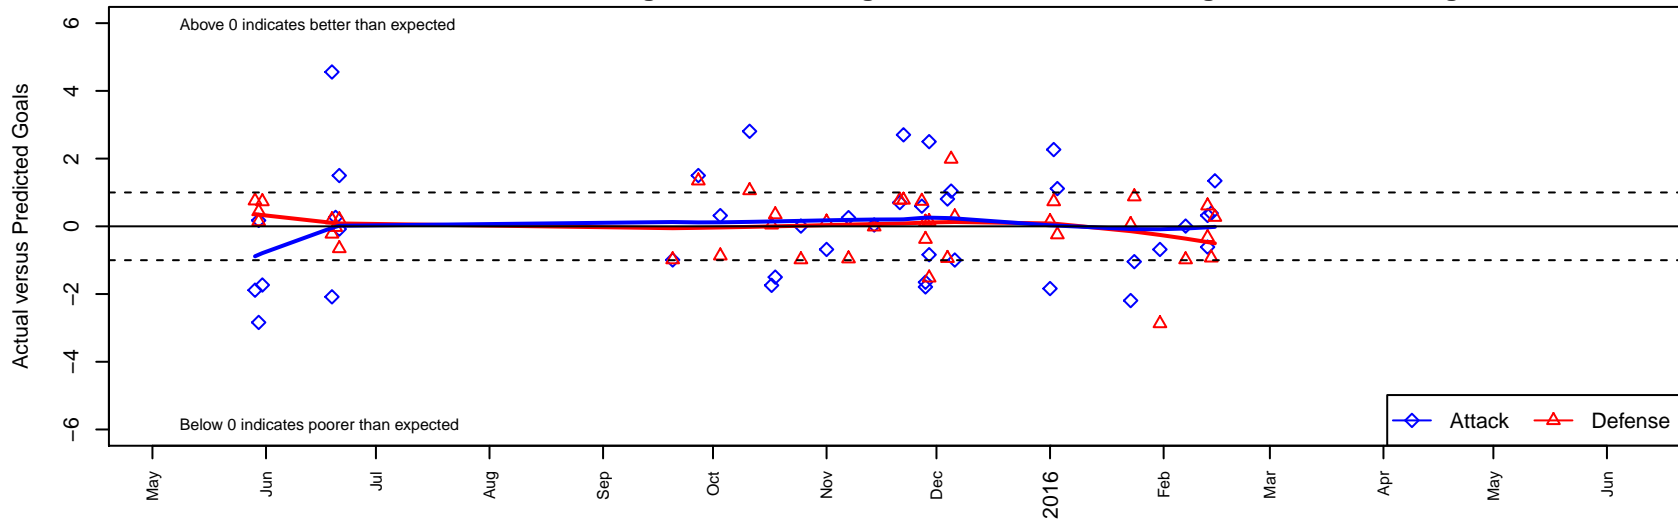

# WPFC Black B98

Washington Premier FC  
 Tacoma, WA  
 B98 total strength=1914  
 attack=59.9 defense=37.74  
 fall league = RCL B98 Div 1

alt names used:  
 WPFC B98 Black A  
 WPFC B98 Black  
 WASHINGTON PREMIER FC B98 BLACK (WA  
 WPFC B98 Black A  
 WASHINGTON PREMIER FC B98 BLACK (WA

Venues played:  
 2014 Showcase of Champions Red U16  
 2015 Rainier Challenge Samba U18  
 2015 RCL B98 Div 1  
 2015 LV Mayors Fall Classic U-17 WCDA U17  
 2015 FWRL B98  
 2015 WYS Championship B98  
 2015 PDT Phoenix Showcase – Red U17

**WPFC Black B98**  
 Dots are actual minus expected GF (blue circles) and GA (red triangles).  
 Blue line is smoothed change in attack strength. Red is smoothed change in defense strength.

**attack and defense variance (black dot)  
relative to other teams  
and top 10 in region**